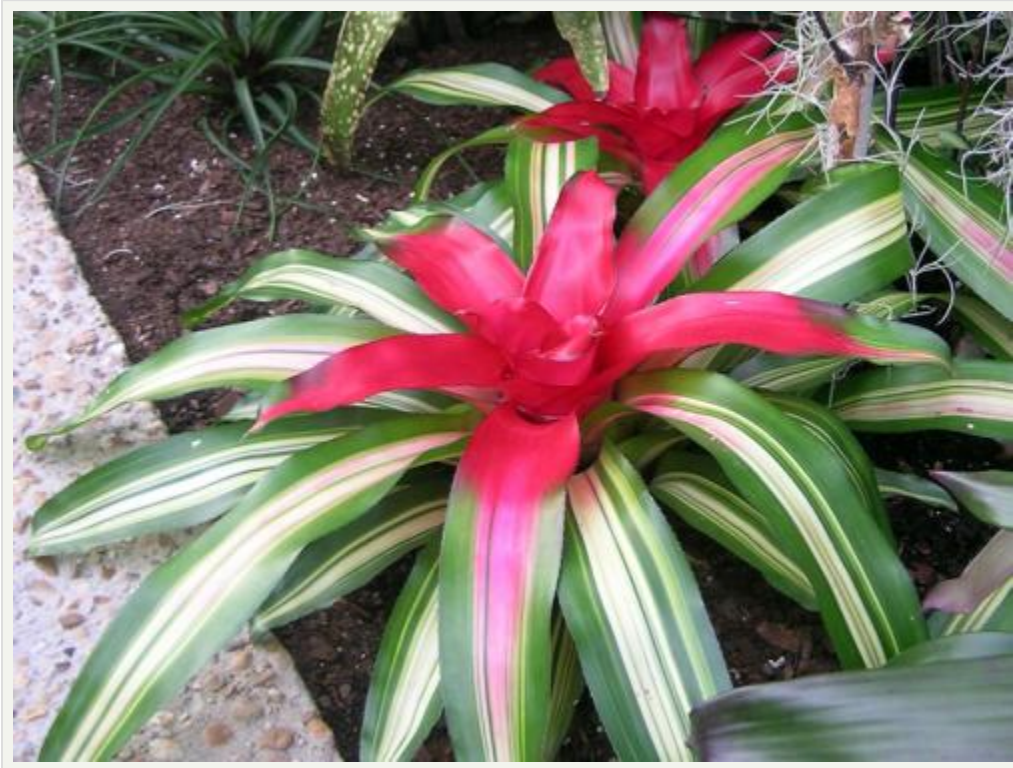

Bromeliad

Plant Botanical Name:

Neoreglia carolinae

USBG Plant Location:

Conservatory

Source URL: <https://www.usbg.gov/plants/bromeliad>