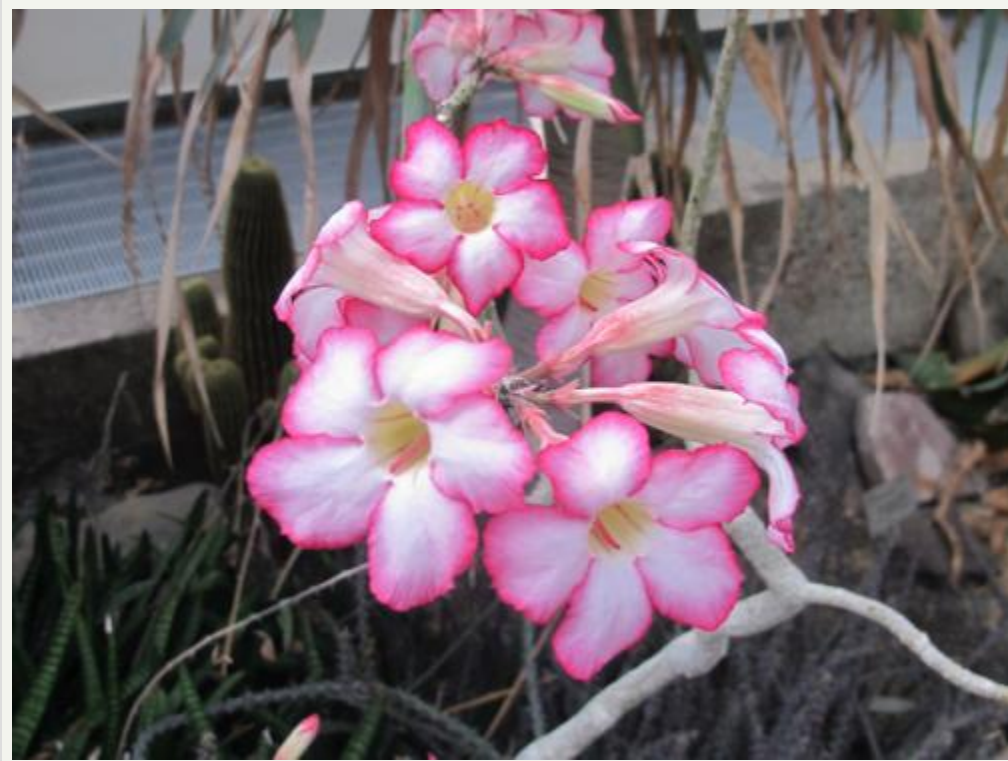

Desert rose

Plant Botanical Name:

Adenium obesum

USBG Plant Location:

Conservatory

Conservatory Room Location:

World Deserts

A deciduous succulent shrub native to the southern Sahara and subtropical Africa and Arabia.