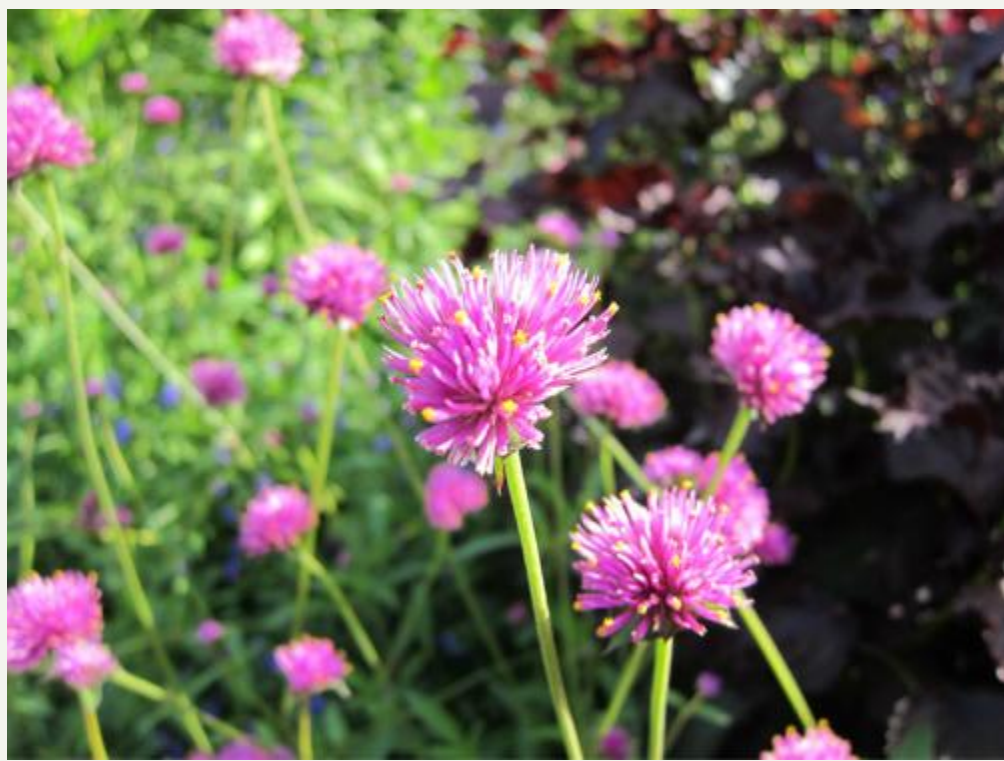

## Fireworks Globe Amaranth

**Plant Botanical Name:**

Gomphrena

**Plant Sub Species or Variety:**

'Fireworks'

**USBG Plant Location:**

Bartholdi Park

---