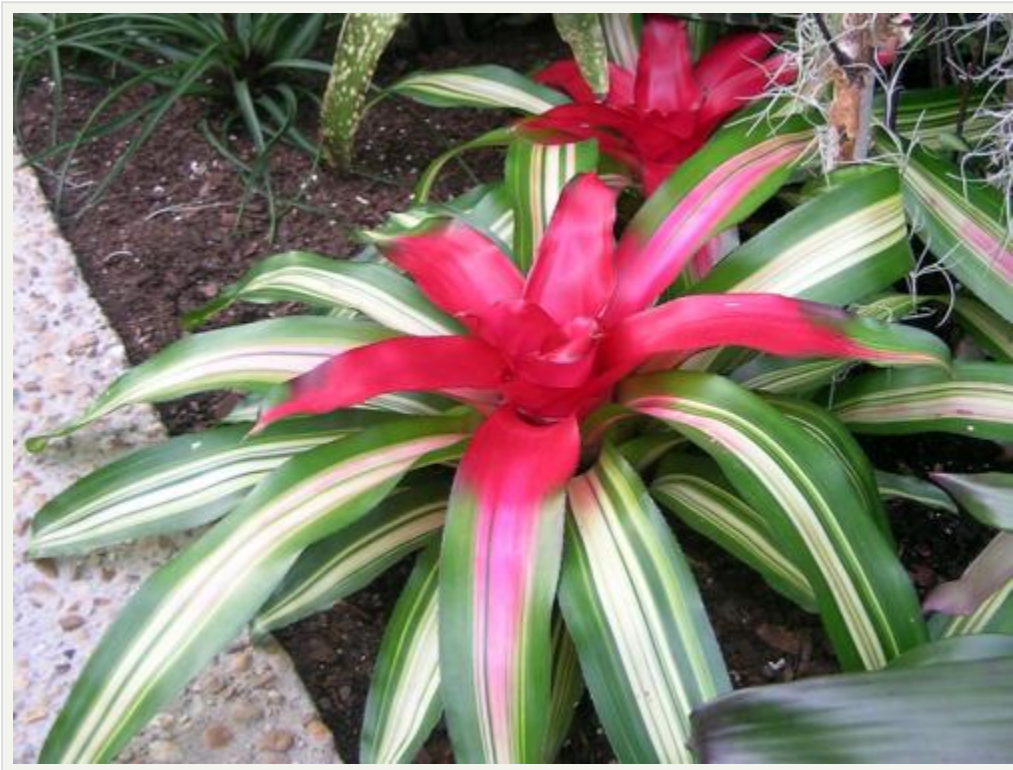

Bromeliad

Plant Botanical Name:

Neoreglia carolinae

USBG Plant Location:

Conservatory

Source URL: <http://www.usbg.gov/plants/bromeliad>